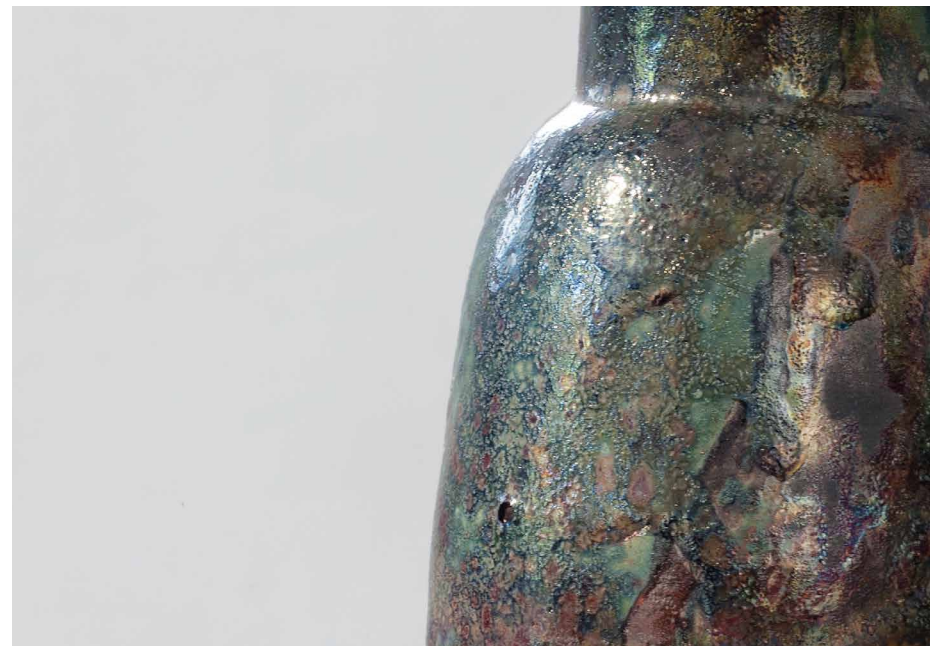

NAKED RAKU-WATER REDUCTION #2, 2015

Via Giovanni Segantini 71, 20143 Milan, Italy
t. +39 02 39 813995
m. info@campdesigngallery.com
www.campdesigngallery.com

photography: Giulio Boem

English clay hand-maded with traditional techniques of naked raku

Ø 11 H 26 cm

Unique Piece
Camp Commission, 2015
Poland